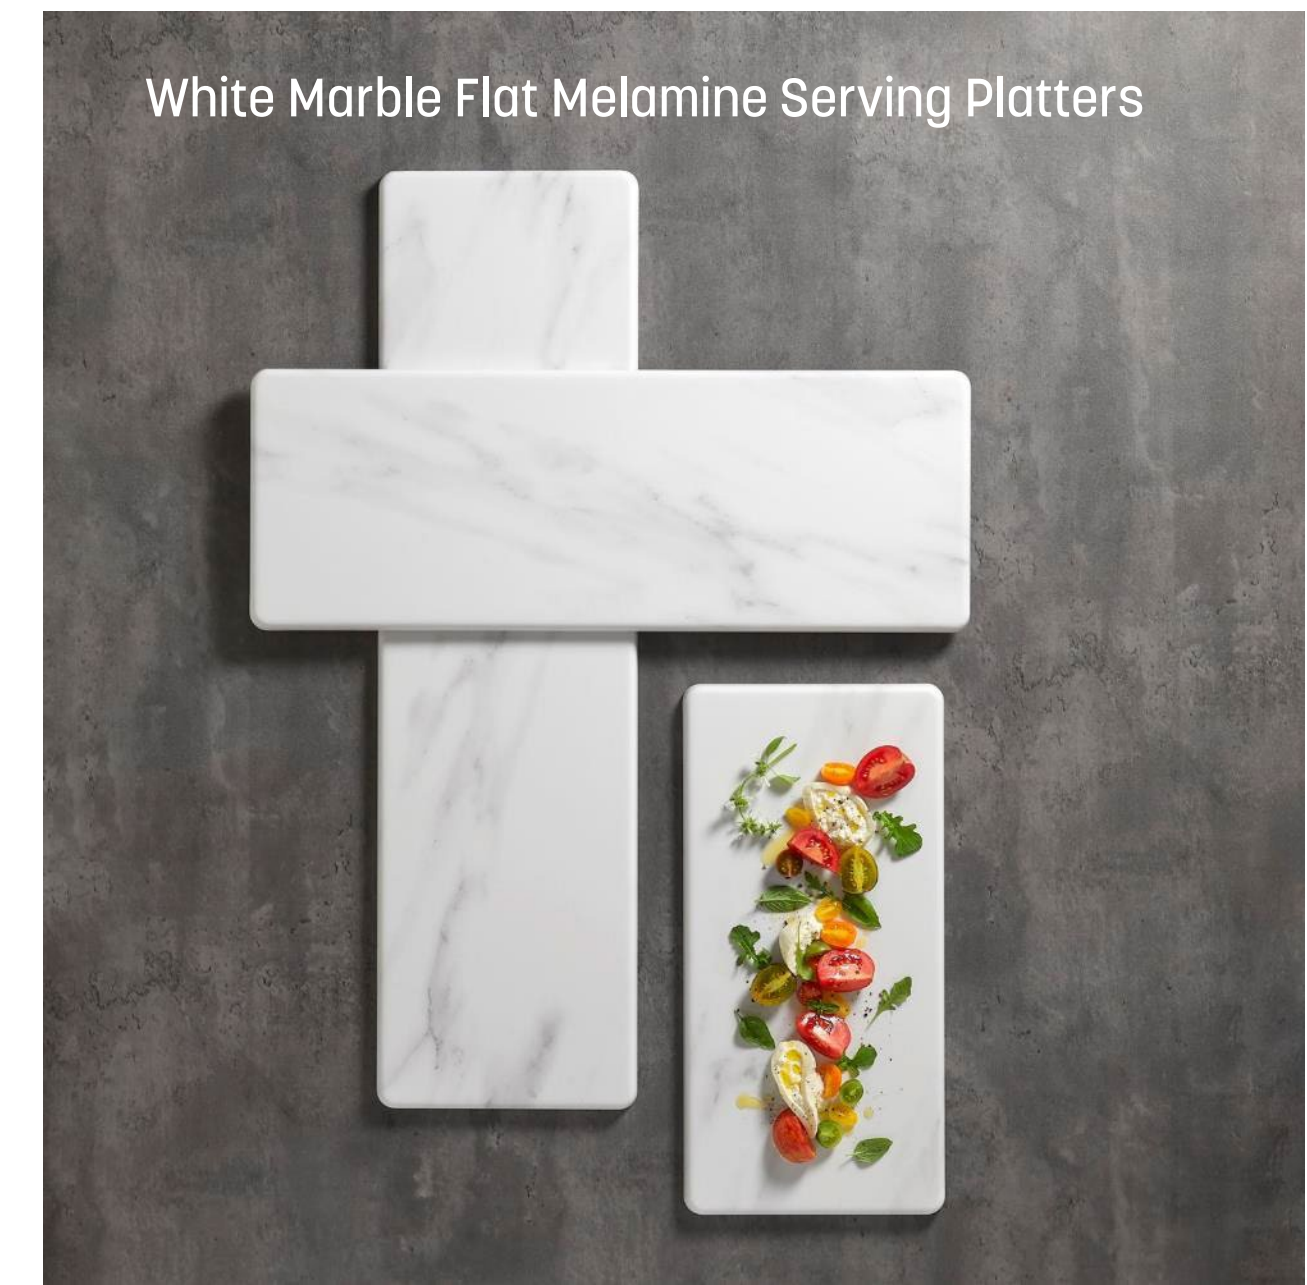

Dress up the Dinner Table

Now offered in white! Finally. A beautifully-crafted, globally-inspired, durable dinnerware line made with today's menus in mind. Textured just like handcrafted stoneware, it is hard to tell that these plates, bowls and pots are actually made of durable and affordable melamine.

Build the Buffet

Building a customized buffet display has never been easier with our Black Twilight Collection Modular Risers. Designed to adapt to your changing menu needs, each riser can expand a display taller, wider or longer to serve anything from a small luncheon to a large dinner party. Further personalize your look with complementary platters available in different lengths and finishes.

Raise the Bar

Upton Collection Arch Riser Sets

Lift Collection Tiered Stands

Upton Collection Crates

A new elegant riser collection, crates and a sleek plate with a corresponding dome are all new additions to the Upton Collection. Each item features the rich espresso-finished wood that makes this collection so popular. Lift Collection Tiered Stands can be customized for a one-tier, two-tier or three-tier presentation. Plates feature a reversible design.