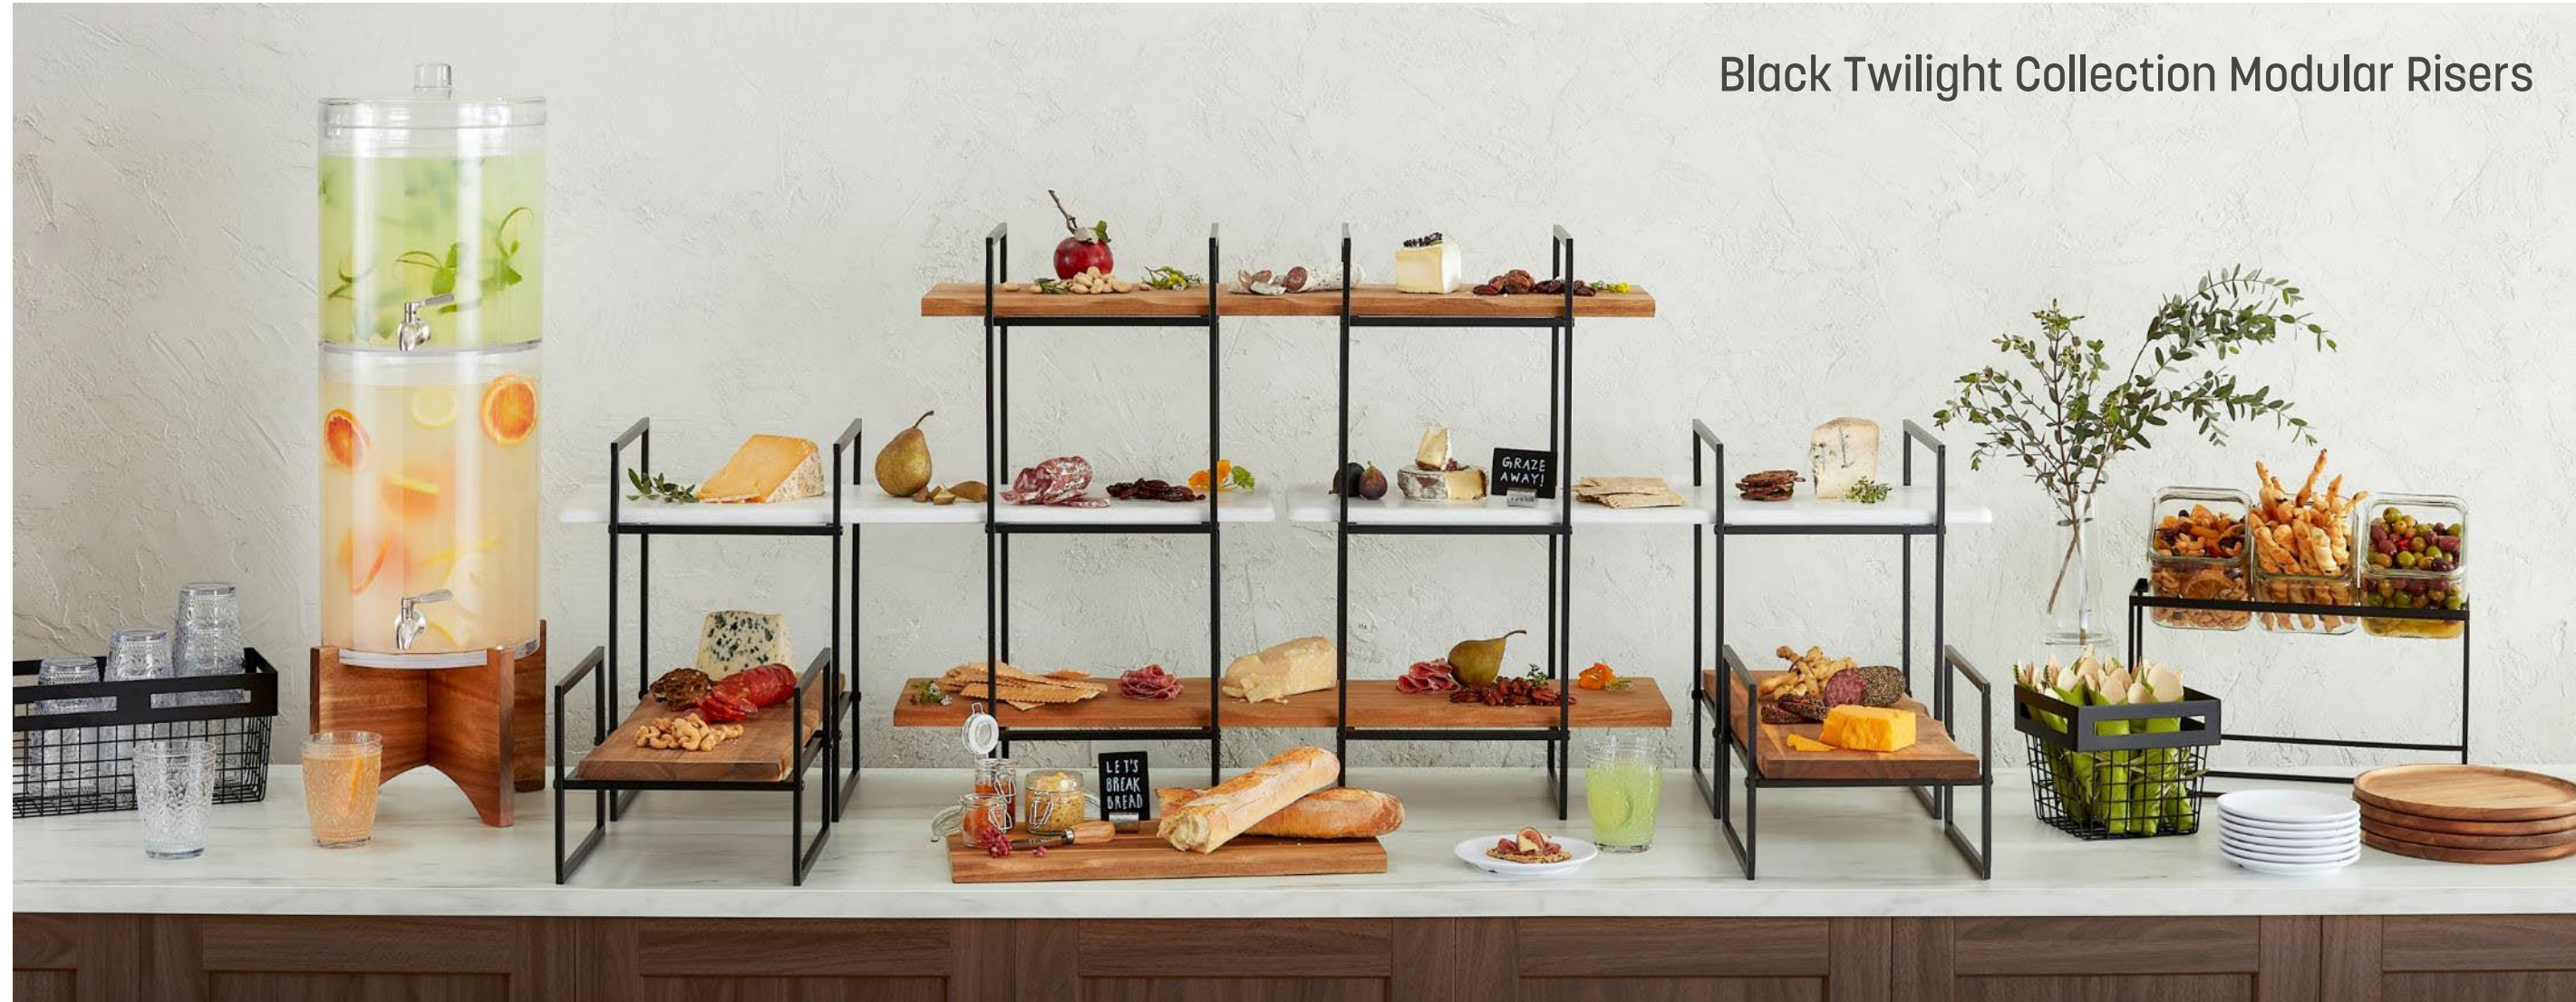

Build the Buffet

Building a customized buffet display has never been easier with our Black Twilight Collection Modular Risers. Designed to adapt to your changing menu needs, each riser can expand a display taller, wider or longer to serve anything from a small luncheon to a large dinner party. Further personalize your look with complementary platters available in different lengths and finishes.

Raise the Bar

Upton Collection Arch Riser Sets

Lift Collection Tiered Stands

Upton Collection Crates

A new elegant riser collection, crates and a sleek plate with a corresponding dome are all new additions to the Upton Collection. Each item features the rich espresso-finished wood that makes this collection so popular. Lift Collection Tiered Stands can be customized for a one-tier, two-tier or three-tier presentation. Plates feature a reversible design.

Beverage Station Boost

Stacking Dual Juice Dispenser with Upton Collection Juice Dispenser Base

Serve up two beverage choices at the same time with this cleverly designed stacking juice dispenser. Pair it with its compatible juice dispenser stands in multiple finishes to build the perfect look for your venue.

Stacking Dual Juice Dispenser with Acacia Wood Juice Dispenser Base

TOP DISPENSER CAN BE USED ON ITS OWN

Acacia/Marble Melamine Dispenser Base

This juice dispenser features the look of acacia wood and marble despite being crafted from durable, dishwasher-safe melamine. Even better, it's versatile. Flip it upside down to use it as a champagne or ice bucket!