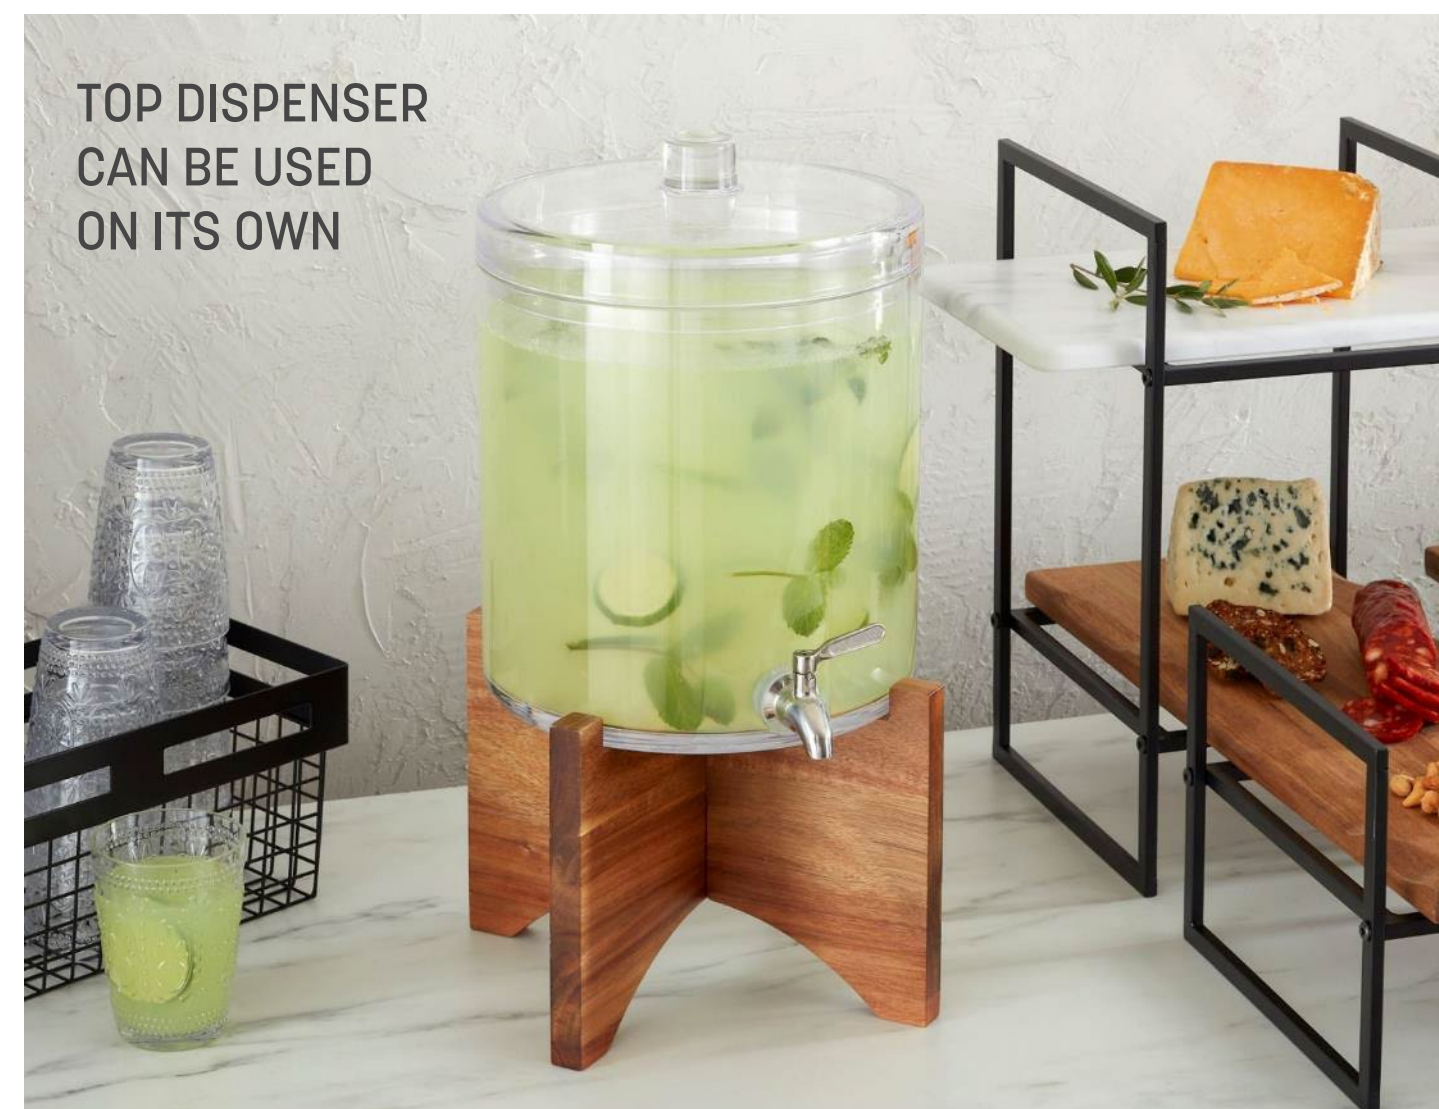

Raise the Bar

Upton Collection Arch Riser Sets

Lift Collection Tiered Stands

Upton Collection Crates

A new elegant riser collection, crates and a sleek plate with a corresponding dome are all new additions to the Upton Collection. Each item features the rich espresso-finished wood that makes this collection so popular. Lift Collection Tiered Stands can be customized for a one-tier, two-tier or three-tier presentation. Plates feature a reversible design.

Beverage Station Boost

Stacking Dual Juice Dispenser with Upton Collection Juice Dispenser Base

Serve up two beverage choices at the same time with this cleverly designed stacking juice dispenser. Pair it with its compatible juice dispenser stands in multiple finishes to build the perfect look for your venue.

Stacking Dual Juice Dispenser with Acacia Wood Juice Dispenser Base

TOP DISPENSER CAN BE USED ON ITS OWN

Acacia/Marble Melamine Dispenser Base

This juice dispenser features the look of acacia wood and marble despite being crafted from durable, dishwasher-safe melamine. Even better, it's versatile. Flip it upside down to use it as a champagne or ice bucket!