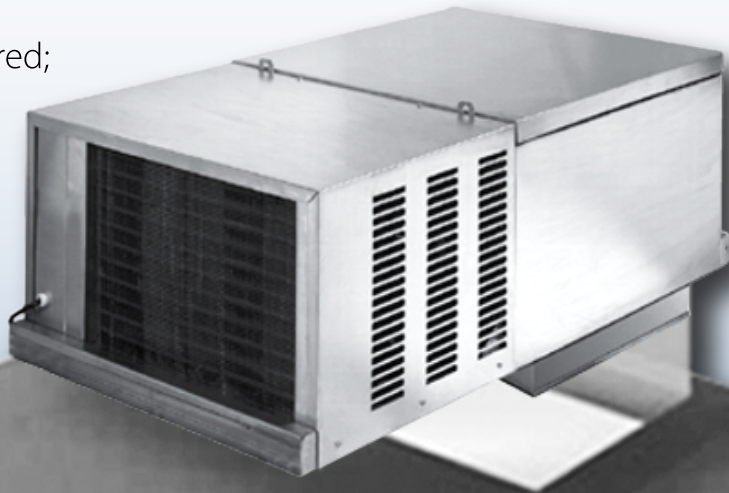

REFRIGERATION SYSTEMS

Fill your Walk-In with stored goods, NOT with an evaporator coil!

PRO³ Top Mount

Get maximum headroom in your Walk-In with our packaged systems.

Available in medium temperature and low temperature units.

These systems are fully piped and wired; ready to drop into a factory cut opening in the ceiling panels.

No refrigeration technician required.

Outdoor model

Indoor model

CONTACT US TODAY!

1-800-24BALLY

www.ballyrefboxes.com