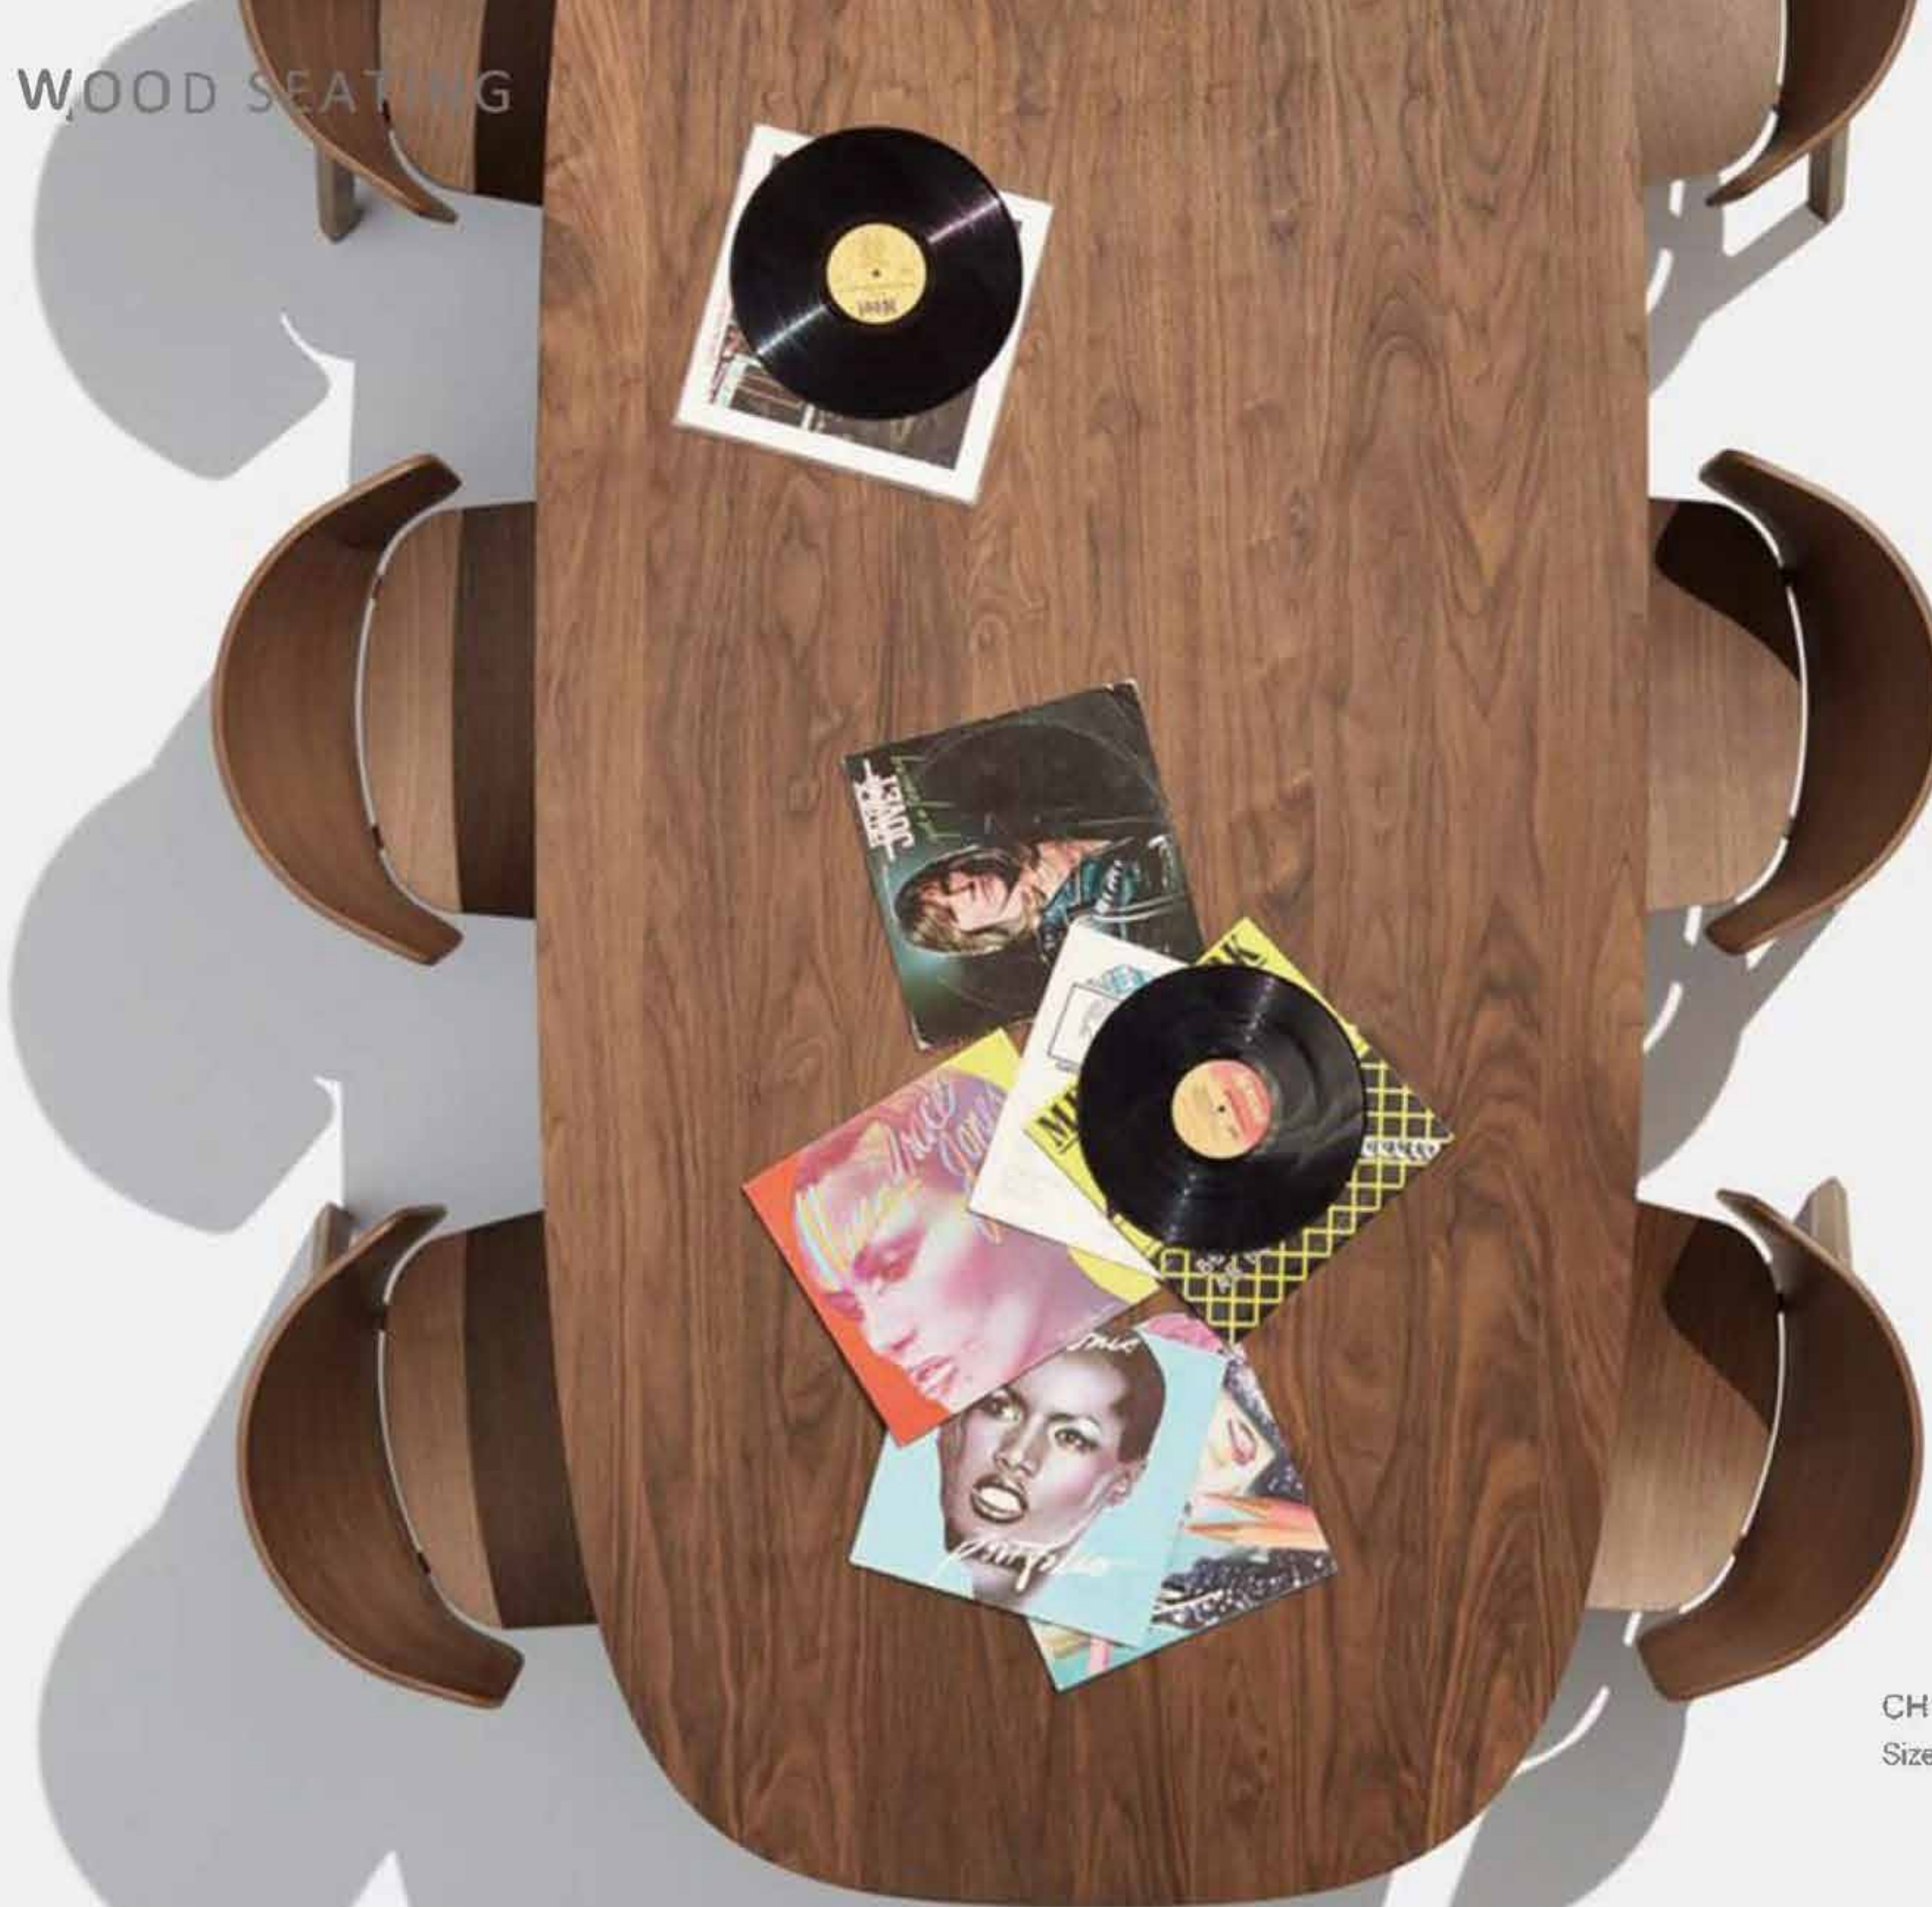

WOOD

SEATING

Solid ash wood,
Plywood seat and back

CH10233
Size: W498*D560*H745/SH475mm
CH10233-B
Size: W530*D530*H1055/SH785mm

WOOD SEATING

CH10233

Size: W498*D560*H745/SH475mm

CH10233-B
Size:W530*D530*H1055/SH785mm

Solid ash wood,
padded upholstered seat and cane back

CH10234
Size: W460*D545*H825/SH480mm

CH10234-B
Size: W470*D565*H1045/SH765mm

CH10234
Size: W460*D545*H825/SH480mm

WOOD SEATING

CH10234-B
Size:W470*D565*H1045/SH765mm

Solid ash wood,
padded upholstered seat and plywood back

CH10235
Size: W498*D500*H830/SH460mm

WOOD SEATING

CH10235
Size: W498*D500*H830/SH460mm

Solid ash wood,
padded upholstered seat and back.

CH10236
Size: W505*D585*H825/SH475mm

Solid ash wood,
padded upholstered seat and back

CH10240
Size: W565*D540*H755/SH490mm

WOOD SEATING

CH10240
Size: W565*D540*H755/SH490mm