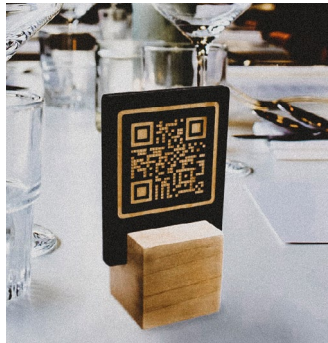

23

QR-CODE WOODBLOCK