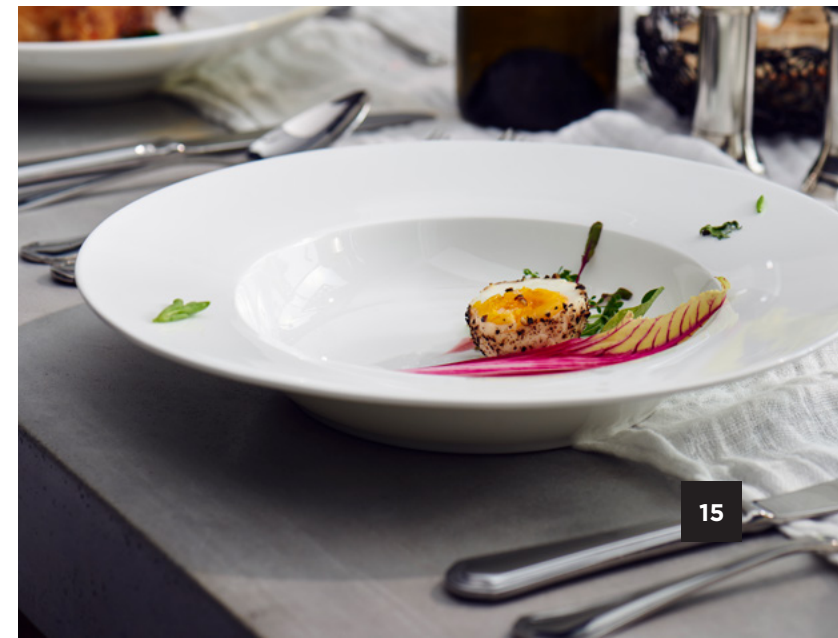

BANQUETING CONCEPTS PORCELAIN

BANQUETING CONCEPTS PORCELAIN

modern-twist

MODERN TWIST *placemats, table runners & trivets*

BANQUETING CONCEPTS BONE CHINA

steelite.com

Steelite International America

154 Keystone Drive
New Castle, Pennsylvania 16105