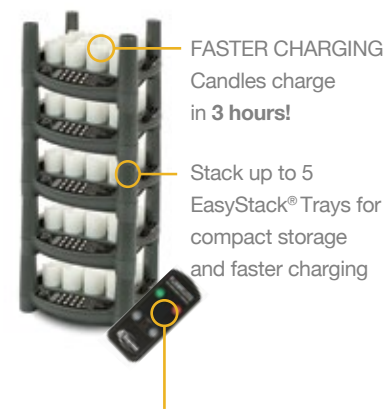

FASTER CHARGING  
Candles charge  
in 3 hours!

Stack up to 5  
EasyStack® Trays for  
compact storage  
and faster charging

Save time by using the included remote  
to turn candles ON/OFF and to set daily  
ON/OFF timers