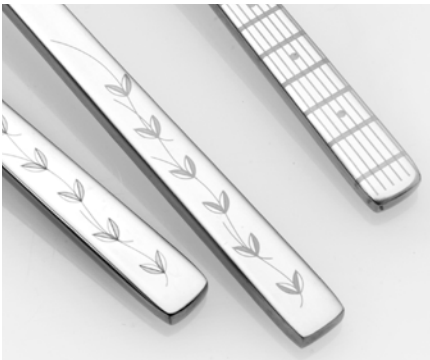

FLATWARE

a solution for any price point

Walco provides a massive range of stainless steel flatware, ranging from economical 18/0 to fine dining 18/10 solutions. Inclusive of classic-casual designs to contemporary embossed handles, Walco patterns provide the assurance that you will find perfect place setting to accompany your dinnerware.

the hallmark collection 18/10 stainless steel

- Glows with beauty of silver but is made of maintenance free 18% chrome and 10% nickel
- Includes European forks & knives
- Features a few patterns with forged handles

18/10 stainless steel

- 18% chrome and 10% nickel
- The nickel content ensures resistance to staining and shines like silver for the life of the product
- Knives are made of 420 type stainless so a cutting edge can be maintained

18/0 stainless steel

- All 18% chrome patterns are magnetic, providing the opportunity to protect your flatware investment with the use of magnetic retrieval systems
- Heavy & medium weight patterns are machine finished for smooth, polished surfaces
- Fork tines & spoon bowls are graded for added tensile strength and balance

make it yours

Steelite's 'Laser-True' technology provides you with the ability to create a customized tabletop experience. Whether you are branding your company's logo or utilizing our in-house design services, Steelite International's etching capabilities take the portfolio of already impressive flatware patterns to a whole new level. Avoid the appearance of fingerprinting with our full and half satin finishes as well. Make it memorable, make it unique, make it yours.

WALCO FLATWARE

synonymous with quality, dependability, and service