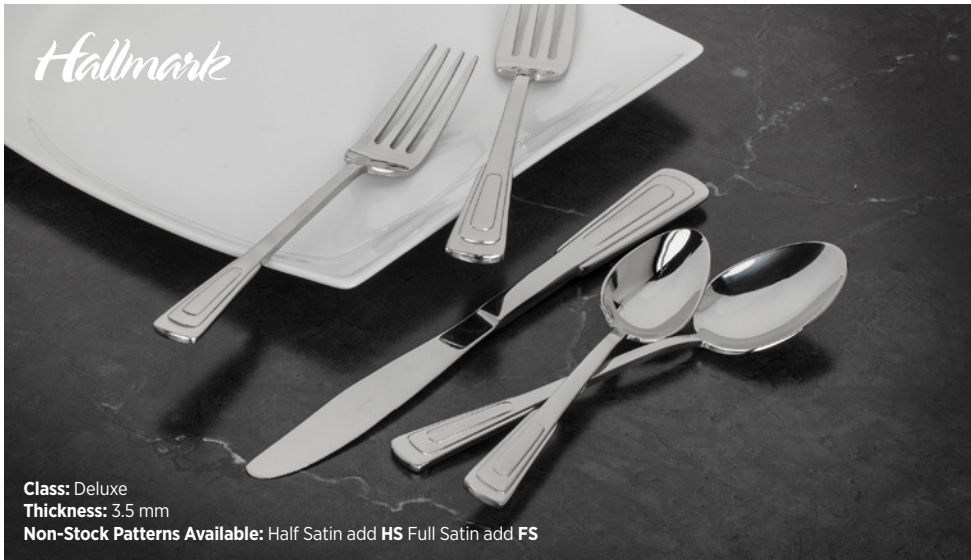

chanteclair 18/10

- Architectural, geometric design
- Forged knives
- High quality mirror finish

- **WL3101** Teaspoon 6 1/8"
- **WL3107** Oval Bowl Soup/Dessert Spoon 7 1/8"
- **WL3145** Dinner Knife 9"
- **WL3105** Dinner Fork 8"
- **WL3106** Dessert/Salad Fork 7"
- **WL3112** Round Bowl Soup Spoon 6 1/8"
- **WL3138** Large Bowl Round Soup Spoon 7"
- **WL3104** Iced Teaspoon 7 1/2"
- **WL3129** A.D. Coffee Spoon 4 1/2"
- **WL3103** Serving Spoon 8 1/2"
- **WL3111** Butter Knife (S.H.) 7"
- **WL3110** Flat Butter Spreader 6 3/4"
- **WL31051** European Dinner Fork 8 1/2"
- **WL3115** Cocktail Fork 5 3/8"

Class: Deluxe
Thickness: 3.5 mm
Non-Stock Patterns Available: Half Satin add HS Full Satin add FS